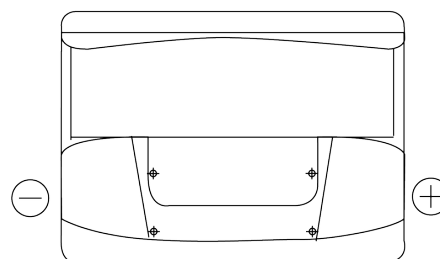

Product overview

Batteries for Cars

Plus CB602

Part number	CB602
Technology	Flooded
EAN/GTIN	3661024014632
Voltage	12 V
Capacity	60 Ah
CCA	540 A
Length	242 mm
Width	175 mm
Height	175 mm
Box size	LB2
Polarity	ETN 0
Terminal Type	EN taper post
Hold Down	B13
Weights (subject of variation)	12.90 kg

Polarity

Terminal Type

Positive Terminal

Negative Terminal

Hold Down

Design, features and specifications are subject to change without notice. We disclaim any representation or warranty, express or implied, concerning the data or recommendations, and in no event shall be liable for any loss or damage claimed to have arisen as a result. Some products may not be available in your local market.