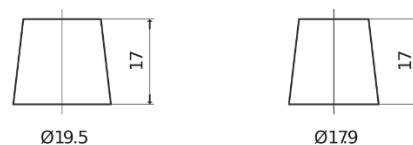

Terminal Type

Positive Terminal

Negative Terminal