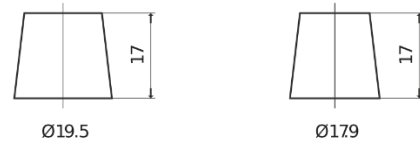

**Product overview**

Batteries for Cars

**Plus CB602**

Part number	CB602
Technology	Flooded
EAN/GTIN	3661024014632
Voltage	12 V
Capacity	60 Ah
CCA	540 A
Length	242 mm
Width	175 mm
Height	175 mm
Box size	LB2
Polarity	ETN 0
Terminal Type	EN taper post
Hold Down	B13
Weights (subject of variation)	12.90 kg

**Polarity**

**Terminal Type**

Positive Terminal

Negative Terminal

**Hold Down**

Design, features and specifications are subject to change without notice. We disclaim any representation or warranty, express or implied, concerning the data or recommendations, and in no event shall be liable for any loss or damage claimed to have arisen as a result. Some products may not be available in your local market.