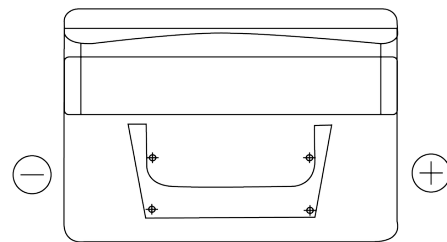

**Product overview**

Batteries for Cars

**Standard TC542**

Part number	TC542
Technology	Flooded
EAN/GTIN	3661024054850
Voltage	12 V
Capacity	54 Ah
CCA	500 A
Length	242 mm
Width	175 mm
Height	175 mm
Box size	LB2
Polarity	ETN 0
Terminal Type	EN taper post
Hold Down	B13
Weights (subject of variation)	12.90 kg

**Polarity**

**Terminal Type**

Positive Terminal

Negative Terminal

**Hold Down**

Design, features and specifications are subject to change without notice. We disclaim any representation or warranty, express or implied, concerning the data or recommendations, and in no event shall be liable for any loss or damage claimed to have arisen as a result. Some products may not be available in your local market.