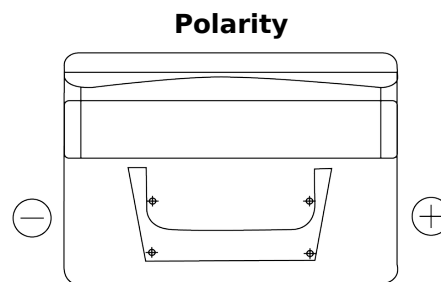

**Product overview**

Batteries for Cars

**Classic EC542**

Part number	EC542
Technology	Flooded
EAN/GTIN	3661024034852
Voltage	12 V
Capacity	54 Ah
CCA	500 A
Length	242 mm
Width	175 mm
Height	175 mm
Box size	LB2
Polarity	ETN 0
Terminal Type	EN taper post
Hold Down	B13
Weights (subject of variation)	12.90 kg