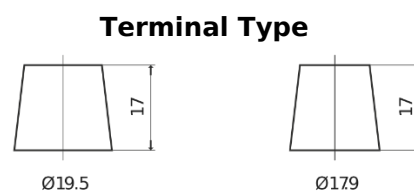

**Product overview**

Batteries for Cars

**Classic EC542**

Part number	EC542
Technology	Flooded
EAN/GTIN	3661024034852
Voltage	12 V
Capacity	54 Ah
CCA	500 A
Length	242 mm
Width	175 mm
Height	175 mm
Box size	LB2
Polarity	ETN 0
Terminal Type	EN taper post
Hold Down	B13
Weights (subject of variation)	12.90 kg