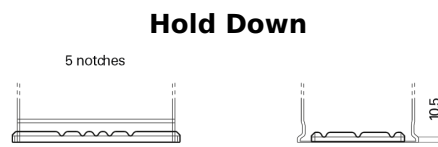

**Product overview**

Batteries for Cars

**Classic EC542**

Part number	EC542
Technology	Flooded
EAN/GTIN	3661024034852
Voltage	12 V
Capacity	54 Ah
CCA	500 A
Length	242 mm
Width	175 mm
Height	175 mm
Box size	LB2
Polarity	ETN 0
Terminal Type	EN taper post
Hold Down	B13
Weights (subject of variation)	12.90 kg