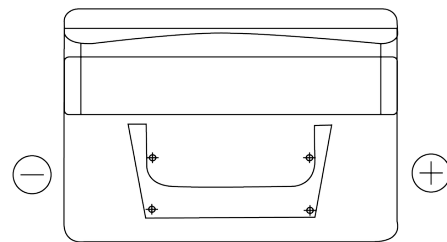

Product overview

Batteries for Cars

Standard CC542

Part number	CC542
Technology	Flooded
EAN/GTIN	3661024014854
Voltage	12 V
Capacity	54 Ah
CCA	500 A
Length	242 mm
Width	175 mm
Height	175 mm
Box size	LB2
Polarity	ETN 0
Terminal Type	EN taper post
Hold Down	B13
Weights (subject of variation)	12.90 kg

Polarity

Terminal Type

Positive Terminal

Negative Terminal

Hold Down

Design, features and specifications are subject to change without notice. We disclaim any representation or warranty, express or implied, concerning the data or recommendations, and in no event shall be liable for any loss or damage claimed to have arisen as a result. Some products may not be available in your local market.