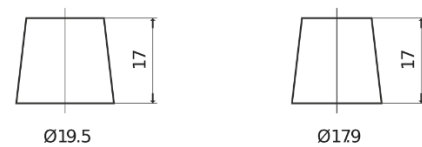

Terminal Type