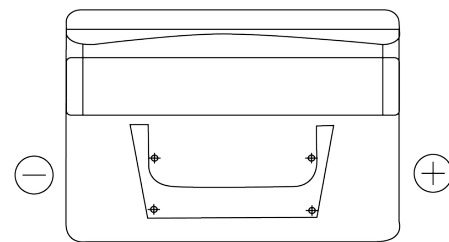

Product overview

Batteries for Cars

Standard CC542

Part number	CC542
Technology	Flooded
EAN/GTIN	3661024014854
Voltage	12 V
Capacity	54 Ah
CCA	500 A
Length	242 mm
Width	175 mm
Height	175 mm
Box size	LB2
Polarity	ETN 0
Terminal Type	EN taper post
Hold Down	B13
Weights (subject of variation)	12.90 kg

Polarity

Terminal Type

Hold Down

Design, features and specifications are subject to change without notice. We disclaim any representation or warranty, express or implied, concerning the data or recommendations, and in no event shall be liable for any loss or damage claimed to have arisen as a result. Some products may not be available in your local market.