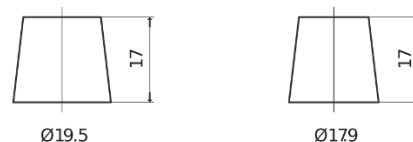

**Product overview**

Batteries for Cars

**Premium EA472**

Part number	EA472
Technology	Flooded
EAN/GTIN	3661024034265
Voltage	12 V
Capacity	47 Ah
CCA	450 A
Length	207 mm
Width	175 mm
Height	175 mm
Box size	LB1
Polarity	ETN 0
Terminal Type	EN taper post
Hold Down	B13
Weights (subject of variation)	11.40 kg

**Polarity**

**Terminal Type**

Positive Terminal

Negative Terminal

**Hold Down**

Design, features and specifications are subject to change without notice. We disclaim any representation or warranty, express or implied, concerning the data or recommendations, and in no event shall be liable for any loss or damage claimed to have arisen as a result. Some products may not be available in your local market.