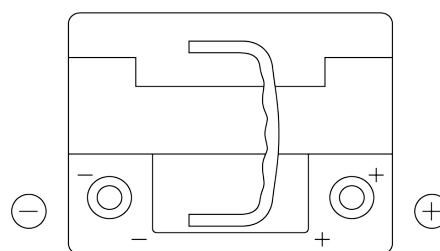

**Product overview**

Batteries for Cars

**Premium EA472**

Part number	EA472
Technology	Flooded
EAN/GTIN	3661024034265
Voltage	12 V
Capacity	47 Ah
CCA	450 A
Length	207 mm
Width	175 mm
Height	175 mm
Box size	LB1
Polarity	ETN 0
Terminal Type	EN taper post
Hold Down	B13
Weights (subject of variation)	11.40 kg

**Polarity**

**Terminal Type**

Positive Terminal

Negative Terminal

**Hold Down**

Design, features and specifications are subject to change without notice. We disclaim any representation or warranty, express or implied, concerning the data or recommendations, and in no event shall be liable for any loss or damage claimed to have arisen as a result. Some products may not be available in your local market.