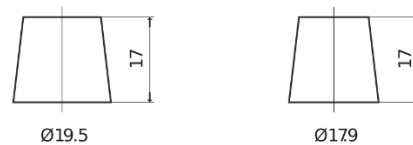

**Product overview**

Batteries for Cars

**Technica TB1100**

Part number	TB1100
Technology	Flooded
EAN/GTIN	3661024056236
Voltage	12 V
Capacity	110 Ah
CCA	850 A
Length	392 mm
Width	175 mm
Height	190 mm
Box size	L06
Polarity	ETN 0
Terminal Type	EN taper post
Hold Down	B13
Weights (subject of variation)	26.30 kg

**Polarity**

**Terminal Type**

Positive Terminal

Negative Terminal

**Hold Down**

Design, features and specifications are subject to change without notice. We disclaim any representation or warranty, express or implied, concerning the data or recommendations, and in no event shall be liable for any loss or damage claimed to have arisen as a result. Some products may not be available in your local market.