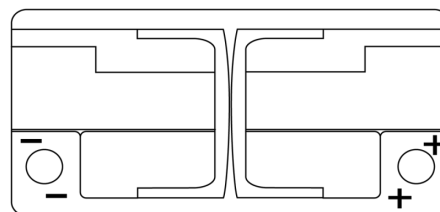

**Product overview**

Batteries for Cars

**Premium EA1000**

|                                |               |
|--------------------------------|---------------|
| Part number                    | EA1000        |
| Technology                     | Flooded       |
| EAN/GTIN                       | 3661024034258 |
| Voltage                        | 12 V          |
| Capacity                       | 100 Ah        |
| CCA                            | 900 A         |
| Length                         | 353 mm        |
| Width                          | 175 mm        |
| Height                         | 190 mm        |
| Box size                       | L05           |
| Polarity                       | ETN 0         |
| Terminal Type                  | EN taper post |
| Hold Down                      | B13           |
| Weights (subject of variation) | 22.60 kg      |

**Polarity**

**Terminal Type**

Positive Terminal

Negative Terminal

**Hold Down**

Design, features and specifications are subject to change without notice. We disclaim any representation or warranty, express or implied, concerning the data or recommendations, and in no event shall be liable for any loss or damage claimed to have arisen as a result. Some products may not be available in your local market.