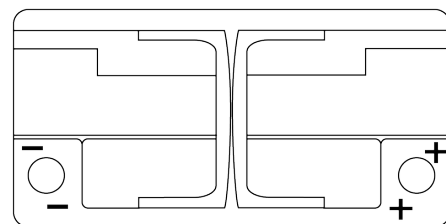

Product overview

Batteries for Marine and Leisure

Dual AGM EP800

Part number	EP800
Technology	AGM
EAN/GTIN	3661024036535
Voltage	12 V
Capacity	95 Ah
CCA	850 A
Watt hour	800 Wh
Length	353 mm
Width	175 mm
Height	190 mm
Box size	L05
Polarity	ETN 0
Terminal Type	EN taper post
Hold Down	B13
Weights (subject of variation)	26.10 kg

Polarity

Terminal Type

Ø19.5

Ø179

Positive Terminal

Negative Terminal

Hold Down

5 notches