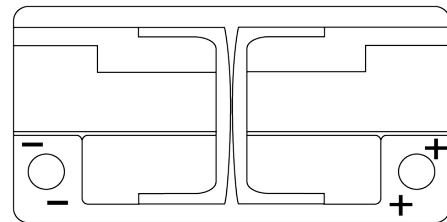

Product overview

Batteries for Marine and Leisure

Dual AGM EP800

Part number	EP800
Technology	AGM
EAN/GTIN	3661024036535
Voltage	12 V
Capacity	95 Ah
CCA	850 A
Watt hour	800 Wh
Length	353 mm
Width	175 mm
Height	190 mm
Box size	L05
Polarity	ETN 0
Terminal Type	EN taper post
Hold Down	B13
Weights (subject of variation)	26.10 kg

Polarity

Terminal Type

Ø19.5

Ø179

Positive Terminal

Negative Terminal

Hold Down

5 notches