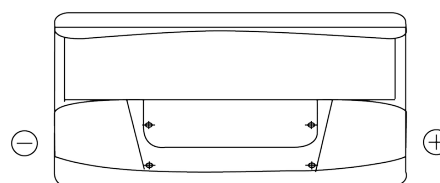

**Product overview**

Batteries for Trucks, Buses, Construction, Agriculture

**PowerPRO Agri&Construction EJ1000**

Part number	EJ1000
Technology	Flooded
EAN/GTIN	3661024036986
Voltage	12 V
Capacity	100 Ah
CCA	850 A
Length	353 mm
Width	175 mm
Height	190 mm
Box size	L05
Polarity	ETN 0
Terminal Type	EN taper post
Hold Down	B13
Weights (subject of variation)	21.80 kg

**Polarity**

**Terminal Type**

Positive Terminal

Negative Terminal

**Hold Down**

Design, features and specifications are subject to change without notice. We disclaim any representation or warranty, express or implied, concerning the data or recommendations, and in no event shall be liable for any loss or damage claimed to have arisen as a result. Some products may not be available in your local market.