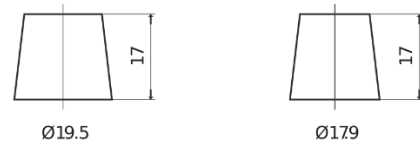

**Product overview**

Batteries for Cars

**Technica TB950**

|                                |               |
|--------------------------------|---------------|
| Part number                    | TB950         |
| Technology                     | Flooded       |
| EAN/GTIN                       | 3661024054584 |
| Voltage                        | 12 V          |
| Capacity                       | 95 Ah         |
| CCA                            | 800 A         |
| Length                         | 353 mm        |
| Width                          | 175 mm        |
| Height                         | 190 mm        |
| Box size                       | L05           |
| Polarity                       | ETN 0         |
| Terminal Type                  | EN taper post |
| Hold Down                      | B13           |
| Weights (subject of variation) | 21.60 kg      |

**Polarity**

**Terminal Type**

Positive Terminal

Negative Terminal

**Hold Down**

Design, features and specifications are subject to change without notice. We disclaim any representation or warranty, express or implied, concerning the data or recommendations, and in no event shall be liable for any loss or damage claimed to have arisen as a result. Some products may not be available in your local market.