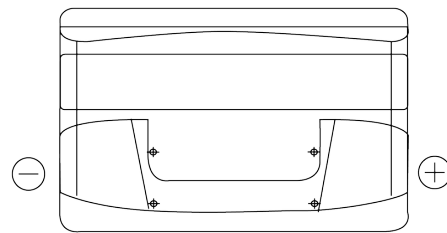

**Product overview**

Batteries for Cars

**Technica TB950**

|                                |               |
|--------------------------------|---------------|
| Part number                    | TB950         |
| Technology                     | Flooded       |
| EAN/GTIN                       | 3661024054584 |
| Voltage                        | 12 V          |
| Capacity                       | 95 Ah         |
| CCA                            | 800 A         |
| Length                         | 353 mm        |
| Width                          | 175 mm        |
| Height                         | 190 mm        |
| Box size                       | L05           |
| Polarity                       | ETN 0         |
| Terminal Type                  | EN taper post |
| Hold Down                      | B13           |
| Weights (subject of variation) | 21.60 kg      |

**Polarity**

**Terminal Type**

Positive Terminal

Negative Terminal

**Hold Down**

Design, features and specifications are subject to change without notice. We disclaim any representation or warranty, express or implied, concerning the data or recommendations, and in no event shall be liable for any loss or damage claimed to have arisen as a result. Some products may not be available in your local market.