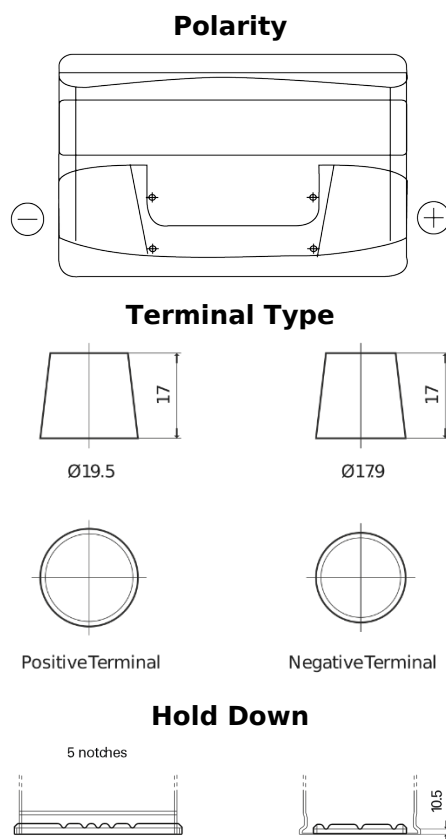

Product overview

Batteries for Cars

Formula FB950

Part number	FB950
Technology	Flooded
EAN/GTIN	3661024044585
Voltage	12 V
Capacity	95 Ah
CCA	800 A
Length	353 mm
Width	175 mm
Height	190 mm
Box size	L05
Polarity	ETN 0
Terminal Type	EN taper post
Hold Down	B13
Weights (subject of variation)	21.60 kg