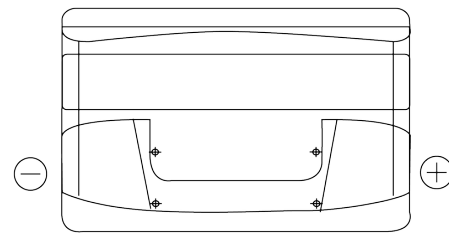

Product overview

Batteries for Cars

Excell EB950

Part number	EB950
Technology	Flooded
EAN/GTIN	3661024034586
Voltage	12 V
Capacity	95 Ah
CCA	800 A
Length	353 mm
Width	175 mm
Height	190 mm
Box size	L05
Polarity	ETN 0
Terminal Type	EN taper post
Hold Down	B13
Weights (subject of variation)	21.60 kg

Polarity

Terminal Type

Positive Terminal

Negative Terminal

Hold Down

Design, features and specifications are subject to change without notice. We disclaim any representation or warranty, express or implied, concerning the data or recommendations, and in no event shall be liable for any loss or damage claimed to have arisen as a result. Some products may not be available in your local market.