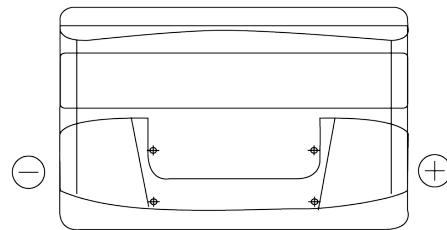

Product overview

Batteries for Cars

Excell EB950

Part number	EB950
Technology	Flooded
EAN/GTIN	3661024034586
Voltage	12 V
Capacity	95 Ah
CCA	800 A
Length	353 mm
Width	175 mm
Height	190 mm
Box size	L05
Polarity	ETN 0
Terminal Type	EN taper post
Hold Down	B13
Weights (subject of variation)	21.60 kg

Polarity

Terminal Type

Positive Terminal

Negative Terminal

Hold Down

Design, features and specifications are subject to change without notice. We disclaim any representation or warranty, express or implied, concerning the data or recommendations, and in no event shall be liable for any loss or damage claimed to have arisen as a result. Some products may not be available in your local market.