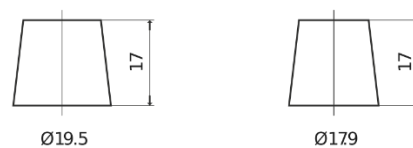

Terminal Type