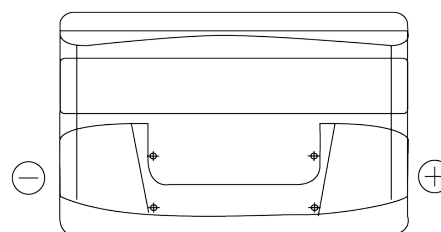

Product overview

Batteries for Cars

Power DB950

Part number	DB950
Technology	Flooded
EAN/GTIN	3661024024587
Voltage	12 V
Capacity	95 Ah
CCA	800 A
Length	353 mm
Width	175 mm
Height	190 mm
Box size	L05
Polarity	ETN 0
Terminal Type	EN taper post
Hold Down	B13
Weights (subject of variation)	21.60 kg

Polarity

Terminal Type

Positive Terminal

Negative Terminal

Hold Down

Design, features and specifications are subject to change without notice. We disclaim any representation or warranty, express or implied, concerning the data or recommendations, and in no event shall be liable for any loss or damage claimed to have arisen as a result. Some products may not be available in your local market.