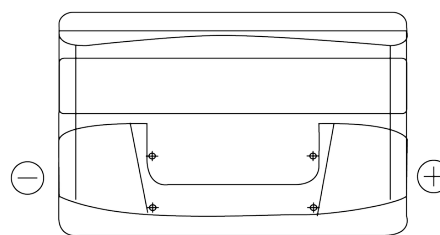

**Product overview**

Batteries for Cars

**Plus CB950**

Part number	CB950
Technology	Flooded
EAN/GTIN	3661024014588
Voltage	12 V
Capacity	95 Ah
CCA	800 A
Length	353 mm
Width	175 mm
Height	190 mm
Box size	L05
Polarity	ETN 0
Terminal Type	EN taper post
Hold Down	B13
Weights (subject of variation)	21.60 kg

**Polarity**

**Terminal Type**

**Hold Down**

Design, features and specifications are subject to change without notice. We disclaim any representation or warranty, express or implied, concerning the data or recommendations, and in no event shall be liable for any loss or damage claimed to have arisen as a result. Some products may not be available in your local market.