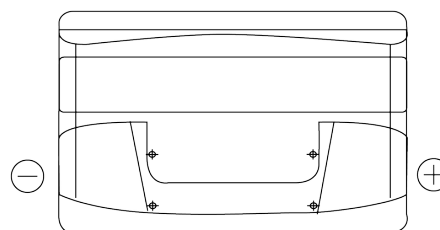

Product overview

Batteries for Cars

Plus CB950

Part number	CB950
Technology	Flooded
EAN/GTIN	3661024014588
Voltage	12 V
Capacity	95 Ah
CCA	800 A
Length	353 mm
Width	175 mm
Height	190 mm
Box size	L05
Polarity	ETN 0
Terminal Type	EN taper post
Hold Down	B13
Weights (subject of variation)	21.60 kg

Polarity

Terminal Type

Positive Terminal

Negative Terminal

Hold Down

Design, features and specifications are subject to change without notice. We disclaim any representation or warranty, express or implied, concerning the data or recommendations, and in no event shall be liable for any loss or damage claimed to have arisen as a result. Some products may not be available in your local market.