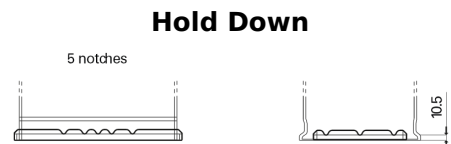

Product overview

Batteries for Marine and Leisure

Equipment ET650

Part number	ET650
Technology	Flooded
EAN/GTIN	3661024035927
Voltage	12 V
Capacity	100 Ah
Watt hour	650 Wh
Length	353 mm
Width	175 mm
Height	190 mm
Box size	L05
Polarity	ETN 0
Terminal Type	EN taper post
Hold Down	B13
Weights (subject of variation)	26.50 kg