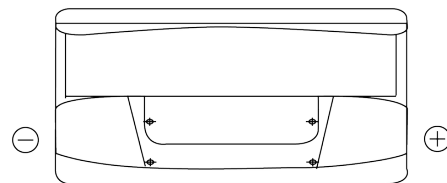

**Product overview**

Batteries for Cars

**Standard TC900**

Part number	TC900
Technology	Flooded
EAN/GTIN	3661024054836
Voltage	12 V
Capacity	90 Ah
CCA	720 A
Length	353 mm
Width	175 mm
Height	190 mm
Box size	L05
Polarity	ETN 0
Terminal Type	EN taper post
Hold Down	B13
Weights (subject of variation)	20.50 kg

**Polarity**

**Terminal Type**

Positive Terminal

Negative Terminal

**Hold Down**

Design, features and specifications are subject to change without notice. We disclaim any representation or warranty, express or implied, concerning the data or recommendations, and in no event shall be liable for any loss or damage claimed to have arisen as a result. Some products may not be available in your local market.