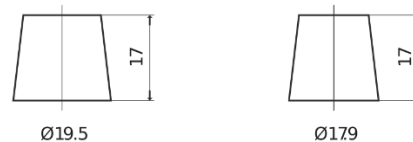

Product overview

Batteries for Marine and Leisure

Start EN800

Part number	EN800
Technology	Flooded
EAN/GTIN	3661024036351
Voltage	12 V
Capacity	90 Ah
CCA	720 A
MCA	800
Length	353 mm
Width	175 mm
Height	190 mm
Box size	L05
Polarity	ETN 0
Terminal Type	EN taper post
Hold Down	B13
Weights (subject of variation)	20.50 kg

Polarity

Terminal Type

Positive Terminal

Negative Terminal

Hold Down

Design, features and specifications are subject to change without notice. We disclaim any representation or warranty, express or implied, concerning the data or recommendations, and in no event shall be liable for any loss or damage claimed to have arisen as a result. Some products may not be available in your local market.