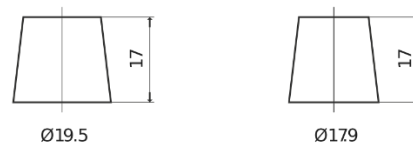

**Product overview**

Batteries for Marine and Leisure

**Start EN800**

Part number	EN800
Technology	Flooded
EAN/GTIN	3661024036351
Voltage	12 V
Capacity	90 Ah
CCA	720 A
MCA	800
Length	353 mm
Width	175 mm
Height	190 mm
Box size	L05
Polarity	ETN 0
Terminal Type	EN taper post
Hold Down	B13
Weights (subject of variation)	20.50 kg

**Polarity**

**Terminal Type**

Positive Terminal

Negative Terminal

**Hold Down**

Design, features and specifications are subject to change without notice. We disclaim any representation or warranty, express or implied, concerning the data or recommendations, and in no event shall be liable for any loss or damage claimed to have arisen as a result. Some products may not be available in your local market.