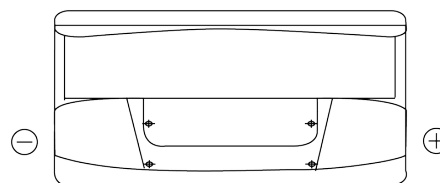

**Product overview**

Batteries for Marine and Leisure

**Start EN800**

Part number	EN800
Technology	Flooded
EAN/GTIN	3661024036351
Voltage	12 V
Capacity	90 Ah
CCA	720 A
MCA	800
Length	353 mm
Width	175 mm
Height	190 mm
Box size	L05
Polarity	ETN 0
Terminal Type	EN taper post
Hold Down	B13
Weights (subject of variation)	20.50 kg

**Polarity**

**Terminal Type**

Positive Terminal

Negative Terminal

**Hold Down**

Design, features and specifications are subject to change without notice. We disclaim any representation or warranty, express or implied, concerning the data or recommendations, and in no event shall be liable for any loss or damage claimed to have arisen as a result. Some products may not be available in your local market.