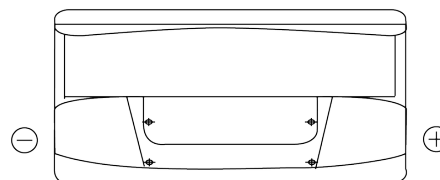

Product overview

Batteries for Marine and Leisure

Start EN800

Part number	EN800
Technology	Flooded
EAN/GTIN	3661024036351
Voltage	12 V
Capacity	90 Ah
CCA	720 A
MCA	800
Length	353 mm
Width	175 mm
Height	190 mm
Box size	L05
Polarity	ETN 0
Terminal Type	EN taper post
Hold Down	B13
Weights (subject of variation)	20.50 kg

Polarity

Terminal Type

Positive Terminal

Negative Terminal

Hold Down

Design, features and specifications are subject to change without notice. We disclaim any representation or warranty, express or implied, concerning the data or recommendations, and in no event shall be liable for any loss or damage claimed to have arisen as a result. Some products may not be available in your local market.