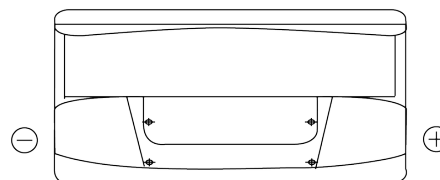

Product overview

Batteries for Cars

Classic EC900

Part number	EC900
Technology	Flooded
EAN/GTIN	3661024034838
Voltage	12 V
Capacity	90 Ah
CCA	720 A
Length	353 mm
Width	175 mm
Height	190 mm
Box size	L05
Polarity	ETN 0
Terminal Type	EN taper post
Hold Down	B13
Weights (subject of variation)	20.50 kg

Polarity

Terminal Type

Positive Terminal

Negative Terminal

Hold Down

Design, features and specifications are subject to change without notice. We disclaim any representation or warranty, express or implied, concerning the data or recommendations, and in no event shall be liable for any loss or damage claimed to have arisen as a result. Some products may not be available in your local market.