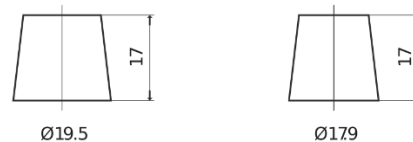

Product overview

Batteries for Cars

Classic EC900

Part number	EC900
Technology	Flooded
EAN/GTIN	3661024034838
Voltage	12 V
Capacity	90 Ah
CCA	720 A
Length	353 mm
Width	175 mm
Height	190 mm
Box size	L05
Polarity	ETN 0
Terminal Type	EN taper post
Hold Down	B13
Weights (subject of variation)	20.50 kg

Polarity

Terminal Type

Positive Terminal

Negative Terminal

Hold Down

Design, features and specifications are subject to change without notice. We disclaim any representation or warranty, express or implied, concerning the data or recommendations, and in no event shall be liable for any loss or damage claimed to have arisen as a result. Some products may not be available in your local market.