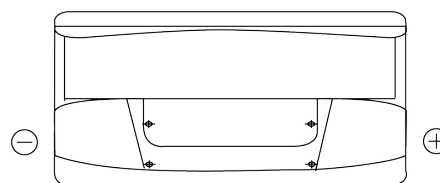

**Product overview**

Batteries for Cars

**Standard CC900**

Part number	CC900
Technology	Flooded
EAN/GTIN	3661024014830
Voltage	12 V
Capacity	90 Ah
CCA	720 A
Length	353 mm
Width	175 mm
Height	190 mm
Box size	L05
Polarity	ETN 0
Terminal Type	EN taper post
Hold Down	B13
Weights (subject of variation)	20.50 kg

**Polarity**

**Terminal Type**

Positive Terminal

Negative Terminal

**Hold Down**

Design, features and specifications are subject to change without notice. We disclaim any representation or warranty, express or implied, concerning the data or recommendations, and in no event shall be liable for any loss or damage claimed to have arisen as a result. Some products may not be available in your local market.