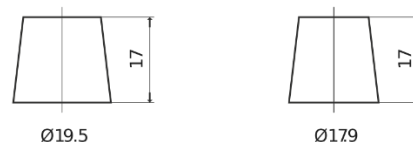

**Product overview**

Batteries for Cars

**Standard CC900**

Part number	CC900
Technology	Flooded
EAN/GTIN	3661024014830
Voltage	12 V
Capacity	90 Ah
CCA	720 A
Length	353 mm
Width	175 mm
Height	190 mm
Box size	L05
Polarity	ETN 0
Terminal Type	EN taper post
Hold Down	B13
Weights (subject of variation)	20.50 kg

**Polarity**

**Terminal Type**

Positive Terminal

Negative Terminal

**Hold Down**

Design, features and specifications are subject to change without notice. We disclaim any representation or warranty, express or implied, concerning the data or recommendations, and in no event shall be liable for any loss or damage claimed to have arisen as a result. Some products may not be available in your local market.