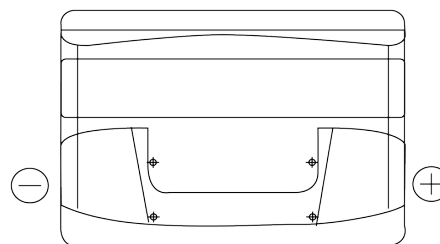

Product overview

Batteries for Cars

Technica TB800

Part number	TB800
Technology	Flooded
EAN/GTIN	3661024056465
Voltage	12 V
Capacity	80 Ah
CCA	640 A
Length	315 mm
Width	175 mm
Height	190 mm
Box size	L04
Polarity	ETN 0
Terminal Type	EN taper post
Hold Down	B13
Weights (subject of variation)	19.00 kg

Polarity

Terminal Type

Positive Terminal

Negative Terminal

Hold Down

Design, features and specifications are subject to change without notice. We disclaim any representation or warranty, express or implied, concerning the data or recommendations, and in no event shall be liable for any loss or damage claimed to have arisen as a result. Some products may not be available in your local market.