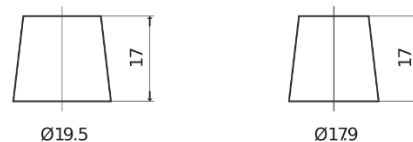

Product overview

Batteries for Cars

Technica TB800

Part number	TB800
Technology	Flooded
EAN/GTIN	3661024056465
Voltage	12 V
Capacity	80 Ah
CCA	640 A
Length	315 mm
Width	175 mm
Height	190 mm
Box size	L04
Polarity	ETN 0
Terminal Type	EN taper post
Hold Down	B13
Weights (subject of variation)	19.00 kg

Polarity

Terminal Type

Positive Terminal

Negative Terminal

Hold Down

Design, features and specifications are subject to change without notice. We disclaim any representation or warranty, express or implied, concerning the data or recommendations, and in no event shall be liable for any loss or damage claimed to have arisen as a result. Some products may not be available in your local market.