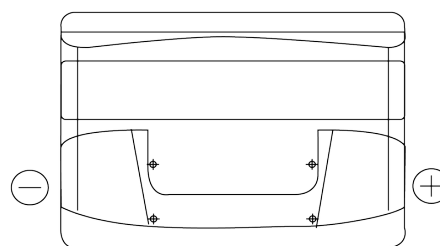

Product overview

Batteries for Cars

Power DB800

| | |
|--------------------------------|---------------|
| Part number | DB800 |
| Technology | Flooded |
| EAN/GTIN | 3661024026246 |
| Voltage | 12 V |
| Capacity | 80 Ah |
| CCA | 640 A |
| Length | 315 mm |
| Width | 175 mm |
| Height | 190 mm |
| Box size | L04 |
| Polarity | ETN 0 |
| Terminal Type | EN taper post |
| Hold Down | B13 |
| Weights (subject of variation) | 19.00 kg |

Polarity

Terminal Type

Positive Terminal

Negative Terminal

Hold Down

Design, features and specifications are subject to change without notice. We disclaim any representation or warranty, express or implied, concerning the data or recommendations, and in no event shall be liable for any loss or damage claimed to have arisen as a result. Some products may not be available in your local market.