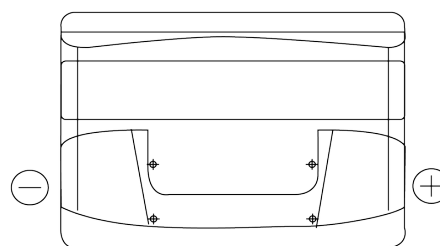

Product overview

Batteries for Cars

Plus CB800

Part number	CB800
Technology	Flooded
EAN/GTIN	3661024016421
Voltage	12 V
Capacity	80 Ah
CCA	640 A
Length	315 mm
Width	175 mm
Height	190 mm
Box size	L04
Polarity	ETN 0
Terminal Type	EN taper post
Hold Down	B13
Weights (subject of variation)	19.00 kg

Polarity

Terminal Type

Positive Terminal

Negative Terminal

Hold Down

Design, features and specifications are subject to change without notice. We disclaim any representation or warranty, express or implied, concerning the data or recommendations, and in no event shall be liable for any loss or damage claimed to have arisen as a result. Some products may not be available in your local market.