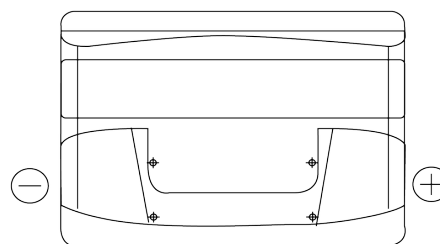

**Product overview**

Batteries for Cars

**Plus CB800**

Part number	CB800
Technology	Flooded
EAN/GTIN	3661024016421
Voltage	12 V
Capacity	80 Ah
CCA	640 A
Length	315 mm
Width	175 mm
Height	190 mm
Box size	L04
Polarity	ETN 0
Terminal Type	EN taper post
Hold Down	B13
Weights (subject of variation)	19.00 kg

**Polarity**

**Terminal Type**

Positive Terminal

Negative Terminal

**Hold Down**

Design, features and specifications are subject to change without notice. We disclaim any representation or warranty, express or implied, concerning the data or recommendations, and in no event shall be liable for any loss or damage claimed to have arisen as a result. Some products may not be available in your local market.