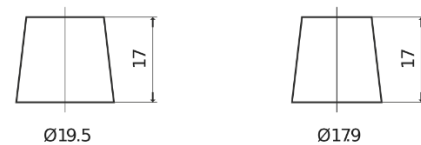

**Product overview**

Batteries for Cars

**EFB TL700**

Part number	TL700
Technology	EFB
EAN/GTIN	3661024055697
Voltage	12 V
Capacity	70 Ah
CCA	760 A
Length	278 mm
Width	175 mm
Height	190 mm
Box size	L03
Polarity	ETN 0
Terminal Type	EN taper post
Hold Down	B13
Weights (subject of variation)	19.30 kg

**Polarity**

**Terminal Type**

Positive Terminal

Negative Terminal

**Hold Down**

Design, features and specifications are subject to change without notice. We disclaim any representation or warranty, express or implied, concerning the data or recommendations, and in no event shall be liable for any loss or damage claimed to have arisen as a result. Some products may not be available in your local market.