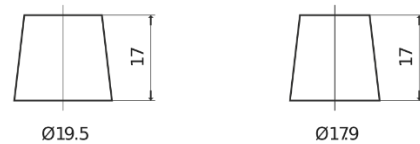

Product overview

Batteries for Cars

AGM FK720

Part number	FK720
Technology	AGM
EAN/GTIN	3661024047401
Voltage	12 V
Capacity	72 Ah
CCA	760 A
Length	278 mm
Width	175 mm
Height	190 mm
Box size	L03
Polarity	ETN 0
Terminal Type	EN taper post
Hold Down	B13
Weights (subject of variation)	20.60 kg

Polarity

Terminal Type

Positive Terminal

Negative Terminal

Hold Down

Design, features and specifications are subject to change without notice. We disclaim any representation or warranty, express or implied, concerning the data or recommendations, and in no event shall be liable for any loss or damage claimed to have arisen as a result. Some products may not be available in your local market.