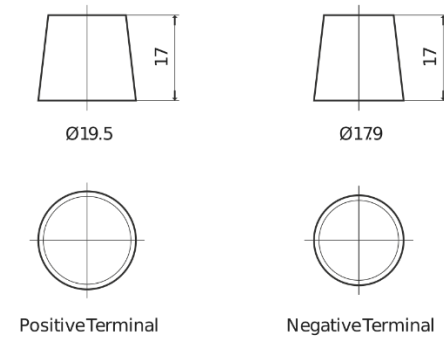

Terminal Type

Hold Down

Design, features and specifications are subject to change without notice. We disclaim any representation or warranty, express or implied, concerning the data or recommendations, and in no event shall be liable for any loss or damage claimed to have arisen as a result. Some products may not be available in your local market.