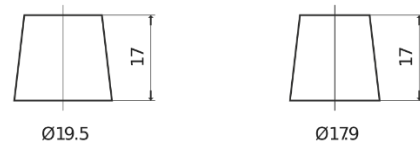

**Product overview**

Batteries for Cars

**AGM EK700**

Part number	EK700
Technology	AGM
EAN/GTIN	3661024035712
Voltage	12 V
Capacity	70 Ah
CCA	760 A
Length	278 mm
Width	175 mm
Height	190 mm
Box size	L03
Polarity	ETN 0
Terminal Type	EN taper post
Hold Down	B13
Weights (subject of variation)	20.60 kg

**Polarity**

**Terminal Type**

Positive Terminal

Negative Terminal

**Hold Down**

Design, features and specifications are subject to change without notice. We disclaim any representation or warranty, express or implied, concerning the data or recommendations, and in no event shall be liable for any loss or damage claimed to have arisen as a result. Some products may not be available in your local market.