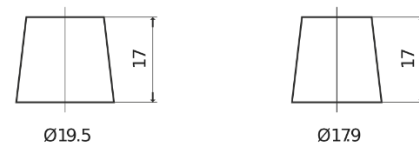

Product overview

Batteries for Cars

AGM EK700

Part number	EK700
Technology	AGM
EAN/GTIN	3661024035712
Voltage	12 V
Capacity	70 Ah
CCA	760 A
Length	278 mm
Width	175 mm
Height	190 mm
Box size	L03
Polarity	ETN 0
Terminal Type	EN taper post
Hold Down	B13
Weights (subject of variation)	20.60 kg

Polarity

Terminal Type

Positive Terminal

Negative Terminal

Hold Down

Design, features and specifications are subject to change without notice. We disclaim any representation or warranty, express or implied, concerning the data or recommendations, and in no event shall be liable for any loss or damage claimed to have arisen as a result. Some products may not be available in your local market.