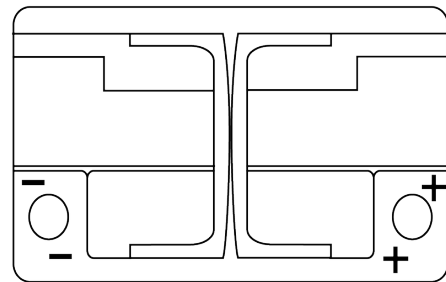

**Product overview**

Batteries for Cars

**AGM EK700**

Part number	EK700
Technology	AGM
EAN/GTIN	3661024035712
Voltage	12 V
Capacity	70 Ah
CCA	760 A
Length	278 mm
Width	175 mm
Height	190 mm
Box size	L03
Polarity	ETN 0
Terminal Type	EN taper post
Hold Down	B13
Weights (subject of variation)	20.60 kg

**Polarity**

**Terminal Type**

Positive Terminal

Negative Terminal

**Hold Down**

Design, features and specifications are subject to change without notice. We disclaim any representation or warranty, express or implied, concerning the data or recommendations, and in no event shall be liable for any loss or damage claimed to have arisen as a result. Some products may not be available in your local market.