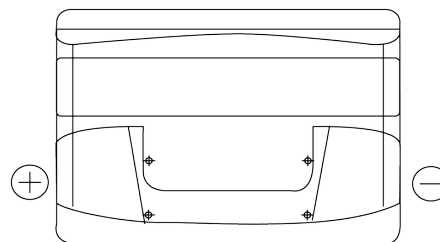

**Product overview**

Batteries for Cars

**Formula FB741**

Part number	FB741
Technology	Flooded
EAN/GTIN	3661024044561
Voltage	12 V
Capacity	74 Ah
CCA	680 A
Length	278 mm
Width	175 mm
Height	190 mm
Box size	L03
Polarity	ETN 1
Terminal Type	EN taper post
Hold Down	B13
Weights (subject of variation)	16.60 kg

**Polarity**

**Terminal Type**

Positive Terminal

Negative Terminal

**Hold Down**

Design, features and specifications are subject to change without notice. We disclaim any representation or warranty, express or implied, concerning the data or recommendations, and in no event shall be liable for any loss or damage claimed to have arisen as a result. Some products may not be available in your local market.