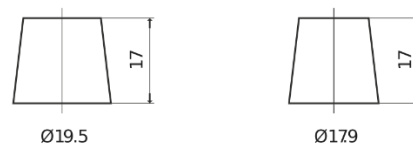

**Product overview**

Batteries for Cars

**Formula FB741**

Part number	FB741
Technology	Flooded
EAN/GTIN	3661024044561
Voltage	12 V
Capacity	74 Ah
CCA	680 A
Length	278 mm
Width	175 mm
Height	190 mm
Box size	L03
Polarity	ETN 1
Terminal Type	EN taper post
Hold Down	B13
Weights (subject of variation)	16.60 kg

**Polarity**

**Terminal Type**

Positive Terminal

Negative Terminal

**Hold Down**

Design, features and specifications are subject to change without notice. We disclaim any representation or warranty, express or implied, concerning the data or recommendations, and in no event shall be liable for any loss or damage claimed to have arisen as a result. Some products may not be available in your local market.