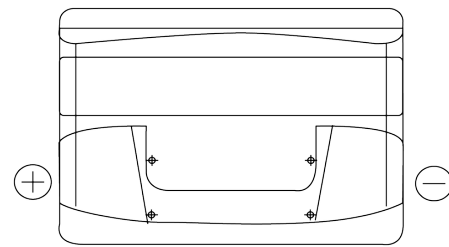

**Product overview**

Batteries for Cars

**Excell EB741**

Part number	EB741
Technology	Flooded
EAN/GTIN	3661024034562
Voltage	12 V
Capacity	74 Ah
CCA	680 A
Length	278 mm
Width	175 mm
Height	190 mm
Box size	L03
Polarity	ETN 1
Terminal Type	EN taper post
Hold Down	B13
Weights (subject of variation)	16.60 kg

**Polarity**

**Terminal Type**

Positive Terminal

Negative Terminal

**Hold Down**

Design, features and specifications are subject to change without notice. We disclaim any representation or warranty, express or implied, concerning the data or recommendations, and in no event shall be liable for any loss or damage claimed to have arisen as a result. Some products may not be available in your local market.