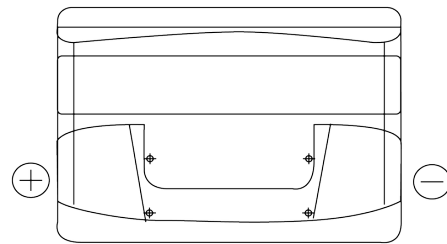

**Product overview**

Batteries for Cars

**Excell EB741**

Part number	EB741
Technology	Flooded
EAN/GTIN	3661024034562
Voltage	12 V
Capacity	74 Ah
CCA	680 A
Length	278 mm
Width	175 mm
Height	190 mm
Box size	L03
Polarity	ETN 1
Terminal Type	EN taper post
Hold Down	B13
Weights (subject of variation)	16.60 kg

**Polarity**

**Terminal Type**

Positive Terminal

Negative Terminal

**Hold Down**

Design, features and specifications are subject to change without notice. We disclaim any representation or warranty, express or implied, concerning the data or recommendations, and in no event shall be liable for any loss or damage claimed to have arisen as a result. Some products may not be available in your local market.