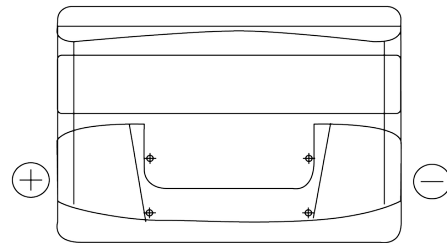

Product overview

Batteries for Cars

Power DB741

Part number	DB741
Technology	Flooded
EAN/GTIN	3661024024563
Voltage	12 V
Capacity	74 Ah
CCA	680 A
Length	278 mm
Width	175 mm
Height	190 mm
Box size	L03
Polarity	ETN 1
Terminal Type	EN taper post
Hold Down	B13
Weights (subject of variation)	16.60 kg

Polarity

Terminal Type

Positive Terminal

Negative Terminal

Hold Down

Design, features and specifications are subject to change without notice. We disclaim any representation or warranty, express or implied, concerning the data or recommendations, and in no event shall be liable for any loss or damage claimed to have arisen as a result. Some products may not be available in your local market.