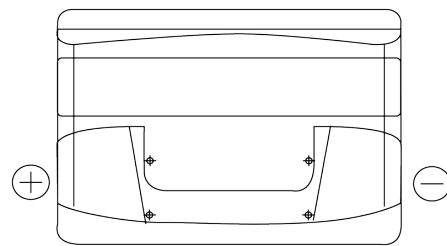

Product overview

Batteries for Cars

Plus CB741

Part number	CB741
Technology	Flooded
EAN/GTIN	3661024014564
Voltage	12 V
Capacity	74 Ah
CCA	680 A
Length	278 mm
Width	175 mm
Height	190 mm
Box size	L03
Polarity	ETN 1
Terminal Type	EN taper post
Hold Down	B13
Weights (subject of variation)	16.60 kg

Polarity

Terminal Type

Positive Terminal

Negative Terminal

Hold Down

Design, features and specifications are subject to change without notice. We disclaim any representation or warranty, express or implied, concerning the data or recommendations, and in no event shall be liable for any loss or damage claimed to have arisen as a result. Some products may not be available in your local market.