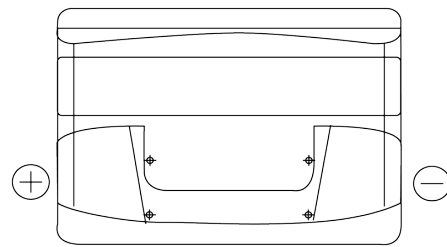

Product overview

Batteries for Cars

Plus CB741

Part number	CB741
Technology	Flooded
EAN/GTIN	3661024014564
Voltage	12 V
Capacity	74 Ah
CCA	680 A
Length	278 mm
Width	175 mm
Height	190 mm
Box size	L03
Polarity	ETN 1
Terminal Type	EN taper post
Hold Down	B13
Weights (subject of variation)	16.60 kg

Polarity

Terminal Type

Positive Terminal

Negative Terminal

Hold Down

Design, features and specifications are subject to change without notice. We disclaim any representation or warranty, express or implied, concerning the data or recommendations, and in no event shall be liable for any loss or damage claimed to have arisen as a result. Some products may not be available in your local market.