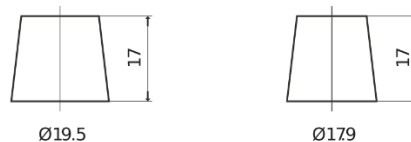

**Product overview**

Batteries for Cars

**Technica TB740**

Part number	TB740
Technology	Flooded
EAN/GTIN	3661024054553
Voltage	12 V
Capacity	74 Ah
CCA	680 A
Length	278 mm
Width	175 mm
Height	190 mm
Box size	L03
Polarity	ETN 0
Terminal Type	EN taper post
Hold Down	B13
Weights (subject of variation)	16.60 kg

**Polarity**

**Terminal Type**

Positive Terminal

Negative Terminal

**Hold Down**

Design, features and specifications are subject to change without notice. We disclaim any representation or warranty, express or implied, concerning the data or recommendations, and in no event shall be liable for any loss or damage claimed to have arisen as a result. Some products may not be available in your local market.