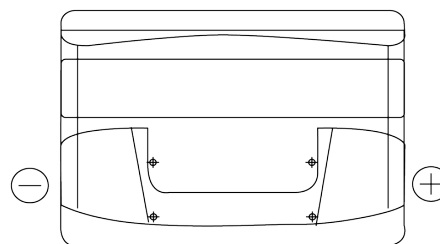

Product overview

Batteries for Cars

Formula FB740

Part number	FB740
Technology	Flooded
EAN/GTIN	3661024044554
Voltage	12 V
Capacity	74 Ah
CCA	680 A
Length	278 mm
Width	175 mm
Height	190 mm
Box size	L03
Polarity	ETN 0
Terminal Type	EN taper post
Hold Down	B13
Weights (subject of variation)	16.60 kg

Polarity

Terminal Type

Positive Terminal

Negative Terminal

Hold Down

Design, features and specifications are subject to change without notice. We disclaim any representation or warranty, express or implied, concerning the data or recommendations, and in no event shall be liable for any loss or damage claimed to have arisen as a result. Some products may not be available in your local market.