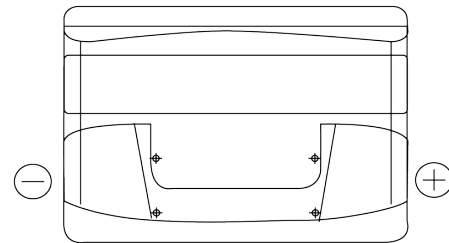

**Product overview**

Batteries for Cars

**Excell EB740**

Part number	EB740
Technology	Flooded
EAN/GTIN	3661024034555
Voltage	12 V
Capacity	74 Ah
CCA	680 A
Length	278 mm
Width	175 mm
Height	190 mm
Box size	L03
Polarity	ETN 0
Terminal Type	EN taper post
Hold Down	B13
Weights (subject of variation)	16.60 kg

**Polarity**

**Terminal Type**

Positive Terminal

Negative Terminal

**Hold Down**

Design, features and specifications are subject to change without notice. We disclaim any representation or warranty, express or implied, concerning the data or recommendations, and in no event shall be liable for any loss or damage claimed to have arisen as a result. Some products may not be available in your local market.