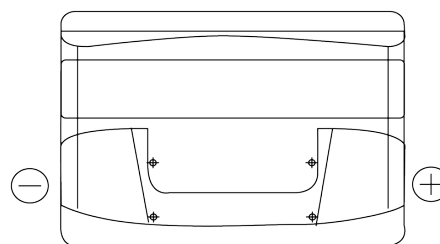

Product overview

Batteries for Cars

Plus CB740

Part number	CB740
Technology	Flooded
EAN/GTIN	3661024014557
Voltage	12 V
Capacity	74 Ah
CCA	680 A
Length	278 mm
Width	175 mm
Height	190 mm
Box size	L03
Polarity	ETN 0
Terminal Type	EN taper post
Hold Down	B13
Weights (subject of variation)	16.60 kg

Polarity

Terminal Type

Positive Terminal

Negative Terminal

Hold Down

Design, features and specifications are subject to change without notice. We disclaim any representation or warranty, express or implied, concerning the data or recommendations, and in no event shall be liable for any loss or damage claimed to have arisen as a result. Some products may not be available in your local market.