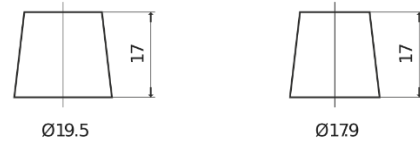

Product overview

Batteries for Cars

Plus CB740

Part number	CB740
Technology	Flooded
EAN/GTIN	3661024014557
Voltage	12 V
Capacity	74 Ah
CCA	680 A
Length	278 mm
Width	175 mm
Height	190 mm
Box size	L03
Polarity	ETN 0
Terminal Type	EN taper post
Hold Down	B13
Weights (subject of variation)	16.60 kg

Polarity

Terminal Type

Positive Terminal

Negative Terminal

Hold Down

Design, features and specifications are subject to change without notice. We disclaim any representation or warranty, express or implied, concerning the data or recommendations, and in no event shall be liable for any loss or damage claimed to have arisen as a result. Some products may not be available in your local market.