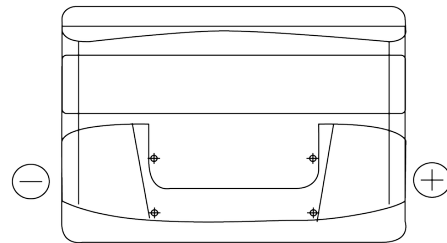

Product overview

Batteries for Cars

Plus CB740

Part number	CB740
Technology	Flooded
EAN/GTIN	3661024014557
Voltage	12 V
Capacity	74 Ah
CCA	680 A
Length	278 mm
Width	175 mm
Height	190 mm
Box size	L03
Polarity	ETN 0
Terminal Type	EN taper post
Hold Down	B13
Weights (subject of variation)	16.60 kg

Polarity

Terminal Type

Positive Terminal

Negative Terminal

Hold Down

Design, features and specifications are subject to change without notice. We disclaim any representation or warranty, express or implied, concerning the data or recommendations, and in no event shall be liable for any loss or damage claimed to have arisen as a result. Some products may not be available in your local market.