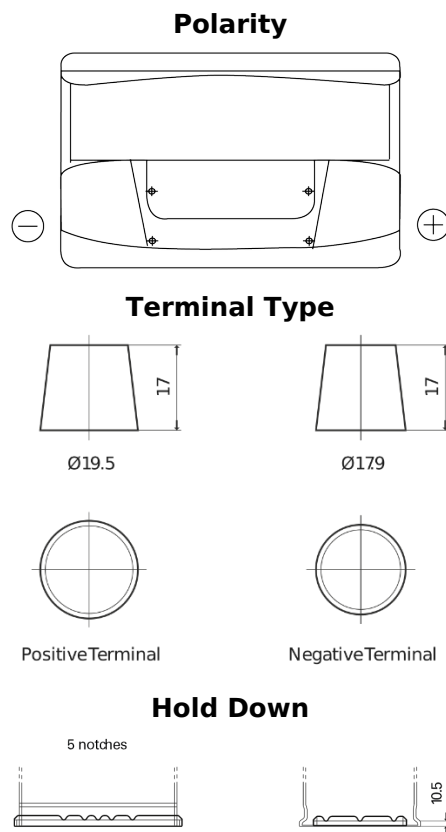

**Product overview**

Batteries for Marine and Leisure

**Start EN750**

Part number	EN750
Technology	Flooded
EAN/GTIN	3661024036085
Voltage	12 V
Capacity	74 Ah
CCA	680 A
MCA	750
Length	278 mm
Width	175 mm
Height	190 mm
Box size	L03
Polarity	ETN 0
Terminal Type	EN taper post
Hold Down	B13
Weights (subject of variation)	16.60 kg