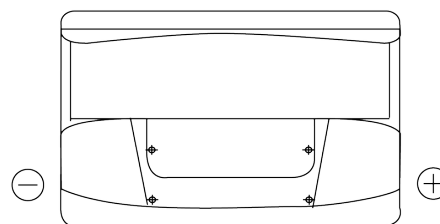

**Product overview**

Batteries for Cars

**Standard TC700**

Part number	TC700
Technology	Flooded
EAN/GTIN	3661024054829
Voltage	12 V
Capacity	70 Ah
CCA	640 A
Length	278 mm
Width	175 mm
Height	190 mm
Box size	L03
Polarity	ETN 0
Terminal Type	EN taper post
Hold Down	B13
Weights (subject of variation)	16.00 kg

**Polarity**

**Terminal Type**

Positive Terminal

Negative Terminal

**Hold Down**

Design, features and specifications are subject to change without notice. We disclaim any representation or warranty, express or implied, concerning the data or recommendations, and in no event shall be liable for any loss or damage claimed to have arisen as a result. Some products may not be available in your local market.