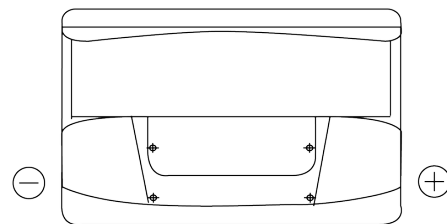

Product overview

Batteries for Cars

Standard FC700

Part number	FC700
Technology	Flooded
EAN/GTIN	3661024044820
Voltage	12 V
Capacity	70 Ah
CCA	640 A
Length	278 mm
Width	175 mm
Height	190 mm
Box size	L03
Polarity	ETN 0
Terminal Type	EN taper post
Hold Down	B13
Weights (subject of variation)	16.00 kg

Polarity

Terminal Type

Positive Terminal

Negative Terminal

Hold Down

Design, features and specifications are subject to change without notice. We disclaim any representation or warranty, express or implied, concerning the data or recommendations, and in no event shall be liable for any loss or damage claimed to have arisen as a result. Some products may not be available in your local market.