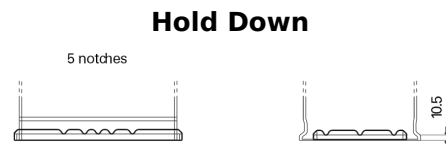

Product overview

Batteries for Cars

Standard FC700

Part number	FC700
Technology	Flooded
EAN/GTIN	3661024044820
Voltage	12 V
Capacity	70 Ah
CCA	640 A
Length	278 mm
Width	175 mm
Height	190 mm
Box size	L03
Polarity	ETN 0
Terminal Type	EN taper post
Hold Down	B13
Weights (subject of variation)	16.00 kg