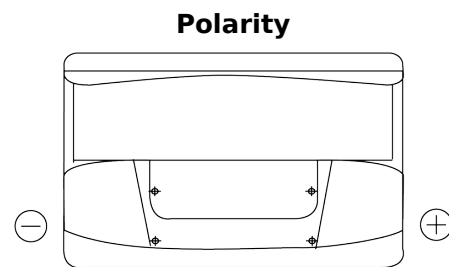

Product overview

Batteries for Cars

Standard FC700

Part number	FC700
Technology	Flooded
EAN/GTIN	3661024044820
Voltage	12 V
Capacity	70 Ah
CCA	640 A
Length	278 mm
Width	175 mm
Height	190 mm
Box size	L03
Polarity	ETN 0
Terminal Type	EN taper post
Hold Down	B13
Weights (subject of variation)	16.00 kg