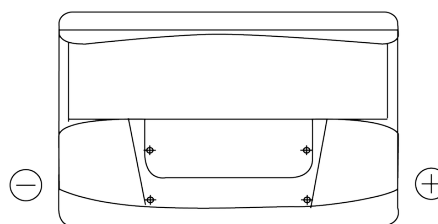

Product overview

Batteries for Cars

Standard CC700

Part number	CC700
Technology	Flooded
EAN/GTIN	3661024014823
Voltage	12 V
Capacity	70 Ah
CCA	640 A
Length	278 mm
Width	175 mm
Height	190 mm
Box size	L03
Polarity	ETN 0
Terminal Type	EN taper post
Hold Down	B13
Weights (subject of variation)	16.00 kg

Polarity

Terminal Type

Ø19.5

Ø179

Positive Terminal

Negative Terminal

Hold Down

5 notches