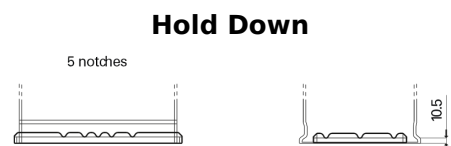

Product overview

Batteries for Marine and Leisure

Equipment ET550

Part number	ET550
Technology	Flooded
EAN/GTIN	3661024036344
Voltage	12 V
Capacity	80 Ah
Watt hour	550 Wh
Length	278 mm
Width	175 mm
Height	190 mm
Box size	L03
Polarity	ETN 0
Terminal Type	EN taper post
Hold Down	B13
Weights (subject of variation)	20.70 kg