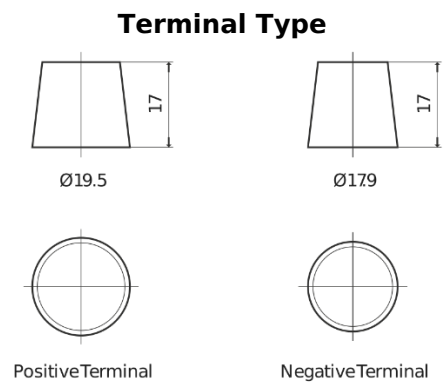

Product overview

Batteries for Marine and Leisure

Equipment ET550

Part number	ET550
Technology	Flooded
EAN/GTIN	3661024036344
Voltage	12 V
Capacity	80 Ah
Watt hour	550 Wh
Length	278 mm
Width	175 mm
Height	190 mm
Box size	L03
Polarity	ETN 0
Terminal Type	EN taper post
Hold Down	B13
Weights (subject of variation)	20.70 kg