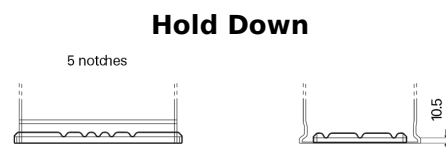

Product overview

Batteries for Cars

Premium EA601

Part number	EA601
Technology	Flooded
EAN/GTIN	3661024034234
Voltage	12 V
Capacity	60 Ah
CCA	600 A
Length	242 mm
Width	175 mm
Height	190 mm
Box size	L02
Polarity	ETN 1
Terminal Type	EN taper post
Hold Down	B13
Weights (subject of variation)	15.00 kg