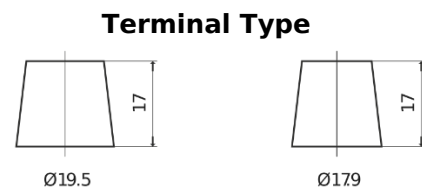

Product overview

Batteries for Cars

Premium EA601

Part number	EA601
Technology	Flooded
EAN/GTIN	3661024034234
Voltage	12 V
Capacity	60 Ah
CCA	600 A
Length	242 mm
Width	175 mm
Height	190 mm
Box size	L02
Polarity	ETN 1
Terminal Type	EN taper post
Hold Down	B13
Weights (subject of variation)	15.00 kg