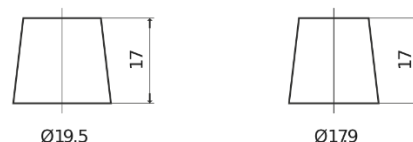

Product overview

Batteries for Cars

Premium EA601

| | |
|--------------------------------|---------------|
| Part number | EA601 |
| Technology | Flooded |
| EAN/GTIN | 3661024034234 |
| Voltage | 12 V |
| Capacity | 60 Ah |
| CCA | 600 A |
| Length | 242 mm |
| Width | 175 mm |
| Height | 190 mm |
| Box size | L02 |
| Polarity | ETN 1 |
| Terminal Type | EN taper post |
| Hold Down | B13 |
| Weights (subject of variation) | 15.00 kg |

Polarity

Terminal Type

Positive Terminal

Negative Terminal

Hold Down

Design, features and specifications are subject to change without notice. We disclaim any representation or warranty, express or implied, concerning the data or recommendations, and in no event shall be liable for any loss or damage claimed to have arisen as a result. Some products may not be available in your local market.