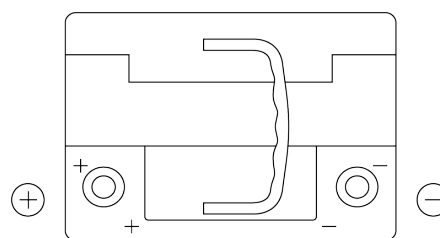

Product overview

Batteries for Cars

Premium EA601

| | |
|--------------------------------|---------------|
| Part number | EA601 |
| Technology | Flooded |
| EAN/GTIN | 3661024034234 |
| Voltage | 12 V |
| Capacity | 60 Ah |
| CCA | 600 A |
| Length | 242 mm |
| Width | 175 mm |
| Height | 190 mm |
| Box size | L02 |
| Polarity | ETN 1 |
| Terminal Type | EN taper post |
| Hold Down | B13 |
| Weights (subject of variation) | 15.00 kg |

Polarity

Terminal Type

Positive Terminal

Negative Terminal

Hold Down

Design, features and specifications are subject to change without notice. We disclaim any representation or warranty, express or implied, concerning the data or recommendations, and in no event shall be liable for any loss or damage claimed to have arisen as a result. Some products may not be available in your local market.