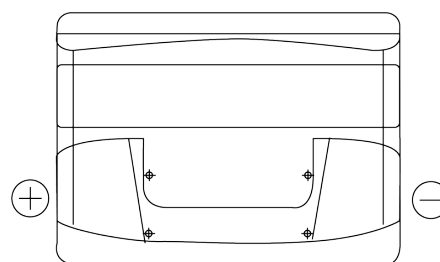

**Product overview**

Batteries for Cars

**Technica TB621**

Part number	TB621
Technology	Flooded
EAN/GTIN	3661024054546
Voltage	12 V
Capacity	62 Ah
CCA	540 A
Length	242 mm
Width	175 mm
Height	190 mm
Box size	L02
Polarity	ETN 1
Terminal Type	EN taper post
Hold Down	B13
Weights (subject of variation)	14.20 kg

**Polarity**

**Terminal Type**

Positive Terminal

Negative Terminal

**Hold Down**

Design, features and specifications are subject to change without notice. We disclaim any representation or warranty, express or implied, concerning the data or recommendations, and in no event shall be liable for any loss or damage claimed to have arisen as a result. Some products may not be available in your local market.