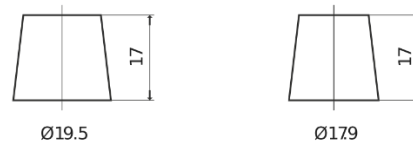

Product overview

Batteries for Cars

Power DB621

Part number	DB621
Technology	Flooded
EAN/GTIN	3661024024549
Voltage	12 V
Capacity	62 Ah
CCA	540 A
Length	242 mm
Width	175 mm
Height	190 mm
Box size	L02
Polarity	ETN 1
Terminal Type	EN taper post
Hold Down	B13
Weights (subject of variation)	14.20 kg

Polarity

Terminal Type

Positive Terminal

Negative Terminal

Hold Down

Design, features and specifications are subject to change without notice. We disclaim any representation or warranty, express or implied, concerning the data or recommendations, and in no event shall be liable for any loss or damage claimed to have arisen as a result. Some products may not be available in your local market.