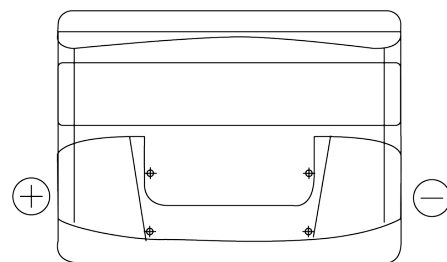

Product overview

Batteries for Cars

Plus CB621

Part number	CB621
Technology	Flooded
EAN/GTIN	3661024014540
Voltage	12 V
Capacity	62 Ah
CCA	540 A
Length	242 mm
Width	175 mm
Height	190 mm
Box size	L02
Polarity	ETN 1
Terminal Type	EN taper post
Hold Down	B13
Weights (subject of variation)	14.20 kg

Polarity

Terminal Type

Positive Terminal

Negative Terminal

Hold Down

Design, features and specifications are subject to change without notice. We disclaim any representation or warranty, express or implied, concerning the data or recommendations, and in no event shall be liable for any loss or damage claimed to have arisen as a result. Some products may not be available in your local market.