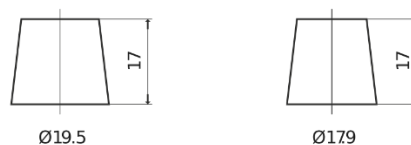

Terminal Type