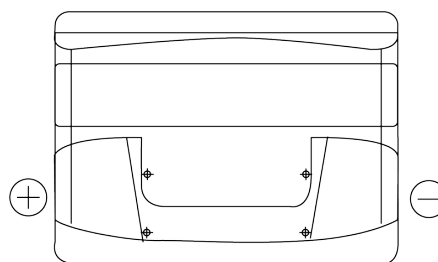

Product overview

Batteries for Cars

Plus CB621

Part number	CB621
Technology	Flooded
EAN/GTIN	3661024014540
Voltage	12 V
Capacity	62 Ah
CCA	540 A
Length	242 mm
Width	175 mm
Height	190 mm
Box size	L02
Polarity	ETN 1
Terminal Type	EN taper post
Hold Down	B13
Weights (subject of variation)	14.20 kg

Polarity

Terminal Type

Hold Down

Design, features and specifications are subject to change without notice. We disclaim any representation or warranty, express or implied, concerning the data or recommendations, and in no event shall be liable for any loss or damage claimed to have arisen as a result. Some products may not be available in your local market.