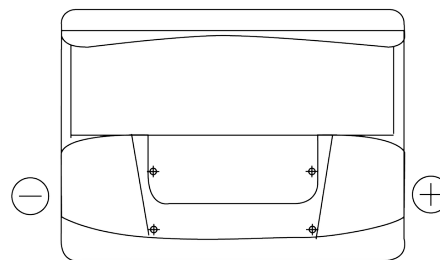

Product overview

Batteries for Cars

Formula FB620

Part number	FB620
Technology	Flooded
EAN/GTIN	3661024044530
Voltage	12 V
Capacity	62 Ah
CCA	540 A
Length	242 mm
Width	175 mm
Height	190 mm
Box size	L02
Polarity	ETN 0
Terminal Type	EN taper post
Hold Down	B13
Weights (subject of variation)	14.20 kg

Polarity

Terminal Type

Positive Terminal

Negative Terminal

Hold Down

Design, features and specifications are subject to change without notice. We disclaim any representation or warranty, express or implied, concerning the data or recommendations, and in no event shall be liable for any loss or damage claimed to have arisen as a result. Some products may not be available in your local market.