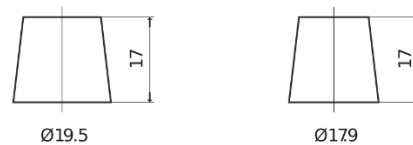

Terminal Type