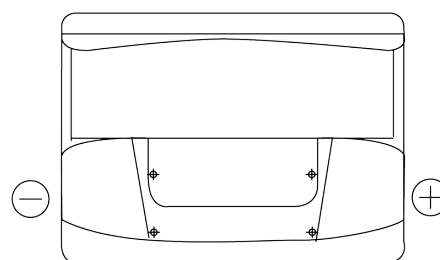

**Product overview**

Batteries for Marine and Leisure

**Start EN600**

Part number	EN600
Technology	Flooded
EAN/GTIN	3661024036092
Voltage	12 V
Capacity	62 Ah
CCA	540 A
MCA	600
Length	242 mm
Width	175 mm
Height	190 mm
Box size	L02
Polarity	ETN 0
Terminal Type	EN taper post
Hold Down	B13
Weights (subject of variation)	14.20 kg

**Polarity**

**Terminal Type**

Positive Terminal

Negative Terminal

**Hold Down**

Design, features and specifications are subject to change without notice. We disclaim any representation or warranty, express or implied, concerning the data or recommendations, and in no event shall be liable for any loss or damage claimed to have arisen as a result. Some products may not be available in your local market.