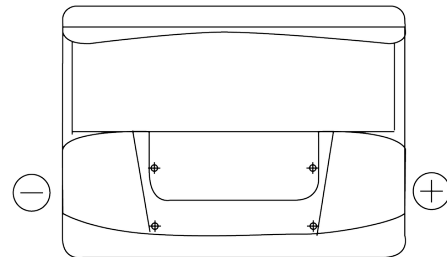

Product overview

Batteries for Marine and Leisure

Start EN600

Part number	EN600
Technology	Flooded
EAN/GTIN	3661024036092
Voltage	12 V
Capacity	62 Ah
CCA	540 A
MCA	600
Length	242 mm
Width	175 mm
Height	190 mm
Box size	L02
Polarity	ETN 0
Terminal Type	EN taper post
Hold Down	B13
Weights (subject of variation)	14.20 kg

Polarity

Terminal Type

Positive Terminal

Negative Terminal

Hold Down

Design, features and specifications are subject to change without notice. We disclaim any representation or warranty, express or implied, concerning the data or recommendations, and in no event shall be liable for any loss or damage claimed to have arisen as a result. Some products may not be available in your local market.