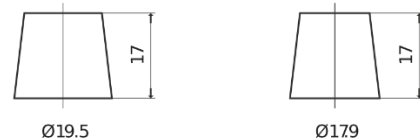

Product overview

Batteries for Marine and Leisure

Start EN600

Part number	EN600
Technology	Flooded
EAN/GTIN	3661024036092
Voltage	12 V
Capacity	62 Ah
CCA	540 A
MCA	600
Length	242 mm
Width	175 mm
Height	190 mm
Box size	L02
Polarity	ETN 0
Terminal Type	EN taper post
Hold Down	B13
Weights (subject of variation)	14.20 kg

Polarity

Terminal Type

Positive Terminal

Negative Terminal

Hold Down

Design, features and specifications are subject to change without notice. We disclaim any representation or warranty, express or implied, concerning the data or recommendations, and in no event shall be liable for any loss or damage claimed to have arisen as a result. Some products may not be available in your local market.