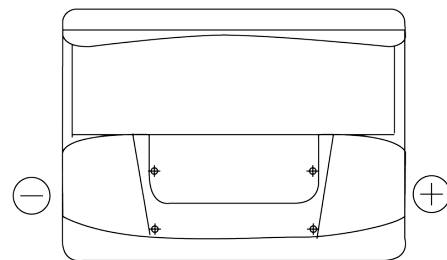

Product overview

Batteries for Cars

Standard TC550

Part number	TC550
Technology	Flooded
EAN/GTIN	3661024054805
Voltage	12 V
Capacity	55 Ah
CCA	460 A
Length	242 mm
Width	175 mm
Height	190 mm
Box size	L02
Polarity	ETN 0
Terminal Type	EN taper post
Hold Down	B13
Weights (subject of variation)	13.50 kg

Polarity

Terminal Type

Positive Terminal

Negative Terminal

Hold Down

Design, features and specifications are subject to change without notice. We disclaim any representation or warranty, express or implied, concerning the data or recommendations, and in no event shall be liable for any loss or damage claimed to have arisen as a result. Some products may not be available in your local market.