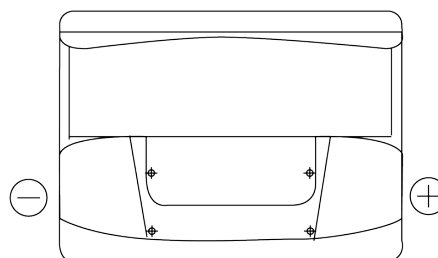

**Product overview**

Batteries for Cars

**Standard FC550**

Part number	FC550
Technology	Flooded
EAN/GTIN	3661024044806
Voltage	12 V
Capacity	55 Ah
CCA	460 A
Length	242 mm
Width	175 mm
Height	190 mm
Box size	L02
Polarity	ETN 0
Terminal Type	EN taper post
Hold Down	B13
Weights (subject of variation)	13.50 kg

**Polarity**

**Terminal Type**

Positive Terminal

Negative Terminal

**Hold Down**

Design, features and specifications are subject to change without notice. We disclaim any representation or warranty, express or implied, concerning the data or recommendations, and in no event shall be liable for any loss or damage claimed to have arisen as a result. Some products may not be available in your local market.