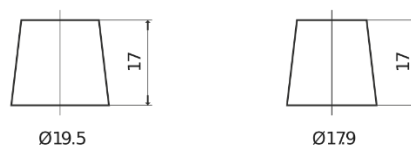

**Product overview**

Batteries for Cars

**Standard FC550**

Part number	FC550
Technology	Flooded
EAN/GTIN	3661024044806
Voltage	12 V
Capacity	55 Ah
CCA	460 A
Length	242 mm
Width	175 mm
Height	190 mm
Box size	L02
Polarity	ETN 0
Terminal Type	EN taper post
Hold Down	B13
Weights (subject of variation)	13.50 kg

**Polarity**

**Terminal Type**

Positive Terminal

Negative Terminal

**Hold Down**

Design, features and specifications are subject to change without notice. We disclaim any representation or warranty, express or implied, concerning the data or recommendations, and in no event shall be liable for any loss or damage claimed to have arisen as a result. Some products may not be available in your local market.