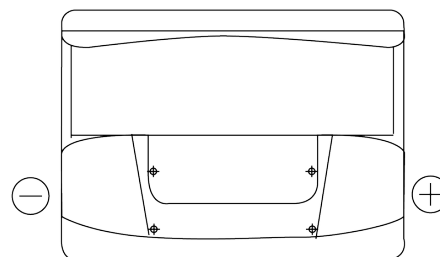

Product overview

Batteries for Cars

Standard FC550

Part number	FC550
Technology	Flooded
EAN/GTIN	3661024044806
Voltage	12 V
Capacity	55 Ah
CCA	460 A
Length	242 mm
Width	175 mm
Height	190 mm
Box size	L02
Polarity	ETN 0
Terminal Type	EN taper post
Hold Down	B13
Weights (subject of variation)	13.50 kg

Polarity

Terminal Type

Positive Terminal

Negative Terminal

Hold Down

Design, features and specifications are subject to change without notice. We disclaim any representation or warranty, express or implied, concerning the data or recommendations, and in no event shall be liable for any loss or damage claimed to have arisen as a result. Some products may not be available in your local market.