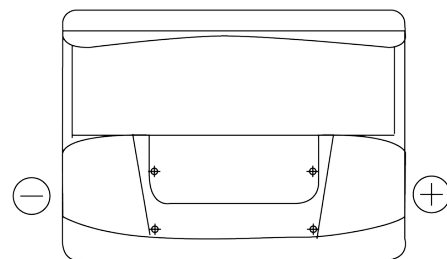

**Product overview**

Batteries for Cars

**Classic EC550**

Part number	EC550
Technology	Flooded
EAN/GTIN	3661024034807
Voltage	12 V
Capacity	55 Ah
CCA	460 A
Length	242 mm
Width	175 mm
Height	190 mm
Box size	L02
Polarity	ETN 0
Terminal Type	EN taper post
Hold Down	B13
Weights (subject of variation)	13.50 kg

**Polarity**

**Terminal Type**

Positive Terminal

Negative Terminal

**Hold Down**

Design, features and specifications are subject to change without notice. We disclaim any representation or warranty, express or implied, concerning the data or recommendations, and in no event shall be liable for any loss or damage claimed to have arisen as a result. Some products may not be available in your local market.