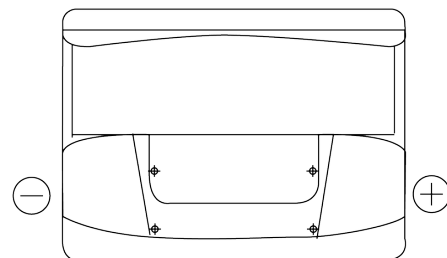

**Product overview**

Batteries for Cars

**Classic EC550**

Part number	EC550
Technology	Flooded
EAN/GTIN	3661024034807
Voltage	12 V
Capacity	55 Ah
CCA	460 A
Length	242 mm
Width	175 mm
Height	190 mm
Box size	L02
Polarity	ETN 0
Terminal Type	EN taper post
Hold Down	B13
Weights (subject of variation)	13.50 kg

**Polarity**

**Terminal Type**

Positive Terminal

Negative Terminal

**Hold Down**

Design, features and specifications are subject to change without notice. We disclaim any representation or warranty, express or implied, concerning the data or recommendations, and in no event shall be liable for any loss or damage claimed to have arisen as a result. Some products may not be available in your local market.