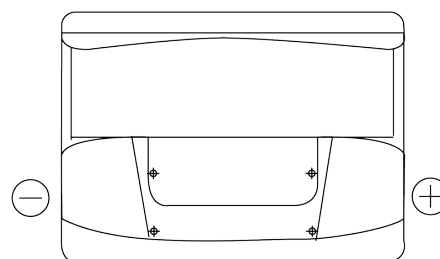

Product overview

Batteries for Cars

Standard CC550

Part number	CC550
Technology	Flooded
EAN/GTIN	3661024014809
Voltage	12 V
Capacity	55 Ah
CCA	460 A
Length	242 mm
Width	175 mm
Height	190 mm
Box size	L02
Polarity	ETN 0
Terminal Type	EN taper post
Hold Down	B13
Weights (subject of variation)	13.50 kg

Polarity

Terminal Type

Positive Terminal

Negative Terminal

Hold Down

Design, features and specifications are subject to change without notice. We disclaim any representation or warranty, express or implied, concerning the data or recommendations, and in no event shall be liable for any loss or damage claimed to have arisen as a result. Some products may not be available in your local market.