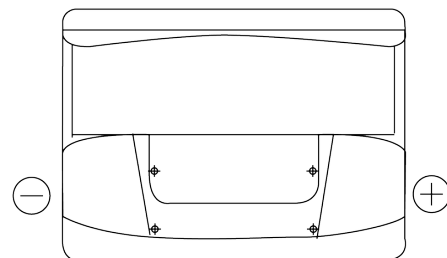

Product overview

Batteries for Cars

Standard CC550

Part number	CC550
Technology	Flooded
EAN/GTIN	3661024014809
Voltage	12 V
Capacity	55 Ah
CCA	460 A
Length	242 mm
Width	175 mm
Height	190 mm
Box size	L02
Polarity	ETN 0
Terminal Type	EN taper post
Hold Down	B13
Weights (subject of variation)	13.50 kg

Polarity

Terminal Type

Positive Terminal

Negative Terminal

Hold Down

Design, features and specifications are subject to change without notice. We disclaim any representation or warranty, express or implied, concerning the data or recommendations, and in no event shall be liable for any loss or damage claimed to have arisen as a result. Some products may not be available in your local market.