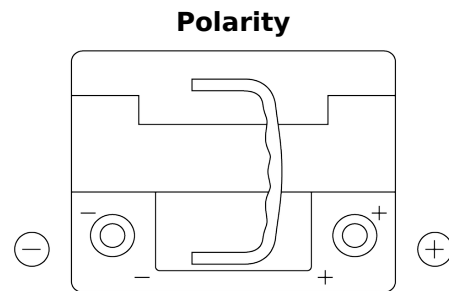

**Product overview**

Batteries for Cars

**EFB TL550**

Part number	TL550
Technology	EFB
EAN/GTIN	3661024056670
Voltage	12 V
Capacity	55 Ah
CCA	540 A
Length	207 mm
Width	175 mm
Height	190 mm
Box size	L01
Polarity	ETN 0
Terminal Type	EN taper post
Hold Down	B13
Weights (subject of variation)	14.10 kg