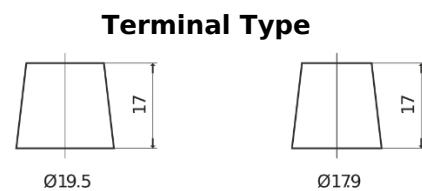

**Product overview**

Batteries for Cars

**EFB TL550**

Part number	TL550
Technology	EFB
EAN/GTIN	3661024056670
Voltage	12 V
Capacity	55 Ah
CCA	540 A
Length	207 mm
Width	175 mm
Height	190 mm
Box size	L01
Polarity	ETN 0
Terminal Type	EN taper post
Hold Down	B13
Weights (subject of variation)	14.10 kg