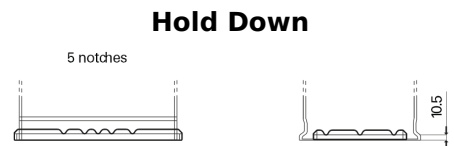

**Product overview**

Batteries for Cars

**EFB TL550**

Part number	TL550
Technology	EFB
EAN/GTIN	3661024056670
Voltage	12 V
Capacity	55 Ah
CCA	540 A
Length	207 mm
Width	175 mm
Height	190 mm
Box size	L01
Polarity	ETN 0
Terminal Type	EN taper post
Hold Down	B13
Weights (subject of variation)	14.10 kg